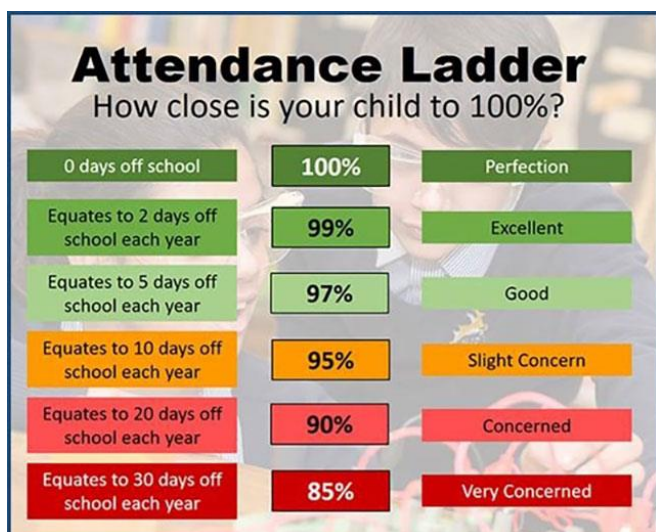

Safer Schools Visit

It was a pleasure to welcome Shropshire Safer Schools Lead, Ian Bartlett, to Welshampton where he met members of our School Parliament to discuss being safe in school.

Our children spoke well and were able to share their views, as well as those of the children they represent, with Ian. They came up with a couple of initiatives that they would like to introduce at Welshampton including Playground Buddy's to support children who may feel lonely at break times.

Rearranged Sporting Tournament

In the last couple of weeks, we had the hockey tournament postponed due to the weather.

Unfortunately, due to diary clashes before the end of term, we are unable to attend the on the new date given.

We hope there will be further opportunities for the children to compete in the new year.

Attendance

You may have seen in the media last week concerns regarding school attendance being raised by Ofsted.

The "alarming" level of children missing school has become a "stubborn and damaging issue", according to the chief inspector of Ofsted, England's schools regulator.

Of course, some absence is unavoidable, but please do all you can to bring your children to school. Thank you.

If you need with getting your child into school, please contact Mrs Hordern, our Pastoral Lead. Thank you.

Executive Headteacher: Mr Ben Crompton

Address: Welshampton Church of England Primary School, Welshampton, Shrewsbury SY12 0PG **Telephone:** 01948710325
Twitter: @WelshamptonSch **Email:** admin@welshampton.shropshire.sch.uk **Website:** www.welshamptonceprimary.co.uk

HAF Free Christmas Holiday Activity Days

The Christmas Holidays are fast approaching and we have great news! The Department of Education has funded places for the HAF programme. If you're eligible, you can book free of charge via the link below for The Embrace Group Holiday Club at Meole Brace C of E Primary School in Shrewsbury, Shifnal Primary School in Shifnal, and St Peter's CE Primary School in Wem.

Children aged 5-13 can participate in sports activities such as Dodgeball, Football, Tag Rugby, Basketball, Cricket, Rounders, Hockey, and fun wide games. All activities are planned and delivered by qualified sports coaches and teachers.

The Department of Education funds the HAF program for 4 hours, but The Embrace Group offers the opportunity for young people to extend sessions for longer at no additional cost.

Please click the link below for more information. Don't miss out!

<https://us20.campaign-archive.com/?u=755824695eb950260bd7444f9&id=10c935da41>

Christmas Dinner and Party Day

After Christmas Dinner on Wednesday, the children will enjoy a party afternoon in their classes. For that extra festive flavour, children are invited to come to school in their party outfits!

Christmas Jumper Day

On Thursday, children are invited to come to school in their Christmas jumpers. Children should wear their school uniform as normal, but instead of their school jumpers / cardigans, they can wear a Christmas Jumper!

After-School Club – Wednesday 18th December

As we have our Christmas Performance on the evening of Wednesday 18th December, children who are booked into after-school club until 5:30pm will be taken over to the church 4:50pm.

If your child is booked in until 4:30pm, please collect your child as normal at 4:30pm.